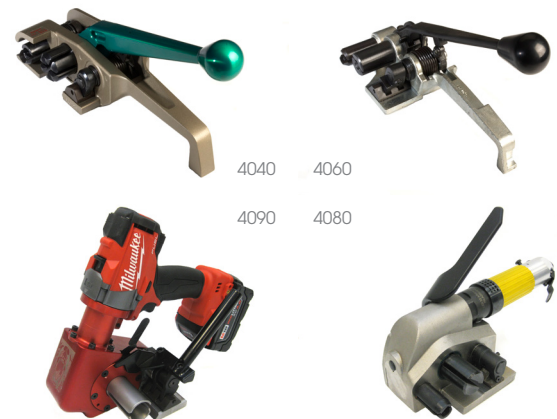

GatorSTRAP®

WOVEN POLYESTER STRAPPING

- ***GatorSTRAP***® is more cost effective than steel strapping.
- ***GatorSTRAP***® has no sharp edges to cause injuries or tire damage.
- ***GatorSTRAP***® is as strong as steel but weighs 75% less.
- ***GatorSTRAP***® is easily applied and can be retensioned when necessary.
- ***GatorSTRAP***® can be customized with your company name, logo or message.

GatorSTRAP®

“ONCE IT GRABS, IT NEVER LETS GO!”

GatorSTRAP® Heavy Duty Woven Polyester Strapping

ITEM ID	WIDTH	COIL LENGTH	COILS/BOX	COILS/PALLET	BREAK STRENGTH*
2015(#)	5/8"	2,000 ft.	2	54	1,500 lbs.
2070	3/4"	1,650 ft.	2	54	2,400 lbs.
2025-AAR Grade 3	3/4"	1,650 ft.	2	54	2,700 lbs.
2030	1"	2,500 ft.	1	27	3,100 lbs.
2035	1 1/4"	600 ft.	4	48	3,285 lbs.
2035-2250	1 1/4"	2,250 ft.	1	27	3,285 lbs.
2040-AAR Grade 4	1 1/4"	600 ft.	4	48	3,800 lbs.
2060	1 1/2"	600 ft.	4	48	4,700 lbs.
2055-AAR Grade 5	1 1/2"	600 ft.	4	48	5,400 lbs.
2055-1500-AAR	1 1/2"	1,500 ft.	1	27	5,400 lbs.

(#) AAR available upon request. *All breaks are nominal +/- 5%.

GatorSTRAP® Extra Grip Phosphate Coated Wire Buckles

ITEM ID	WIDTH	USE ON STRAP	GAUGE	QTY/BOX
3005	16mm	5/8"	0.138	1000
3020	19mm	3/4"	0.157	1000
3025	19mm	3/4"	0.177	500
3030	25mm	1.0" & 1 1/4"	0.197	500
3033	25mm	1.0" & 1 1/4"	0.238	400
3035	32mm	1 1/4" & 1 1/2"	0.275	250

GatorSTRAP® Tensioning Tools

ITEM ID	DESCRIPTION	WIDTH
4011	Manual	All
4026	Small Economy	5/8" to 3/4"
4040	Small Heavy Duty	5/8" to 3/4"
4050	Large Economy	5/8" to 1 1/2"
4051	Large Economy w/Pusher Nose	5/8" to 1 1/2"
4055	Large Heavy Duty	5/8" to 1 1/2"
4060	Super Heavy Duty	5/8" to 1 1/2"
4080	32mm Pneumatic	up to 1 1/4"
4085	50mm Pneumatic	up to 2"
4090	Heavy Duty Battery	5/8" to 2"
4095	Medium Duty Battery	5/8" to 2"